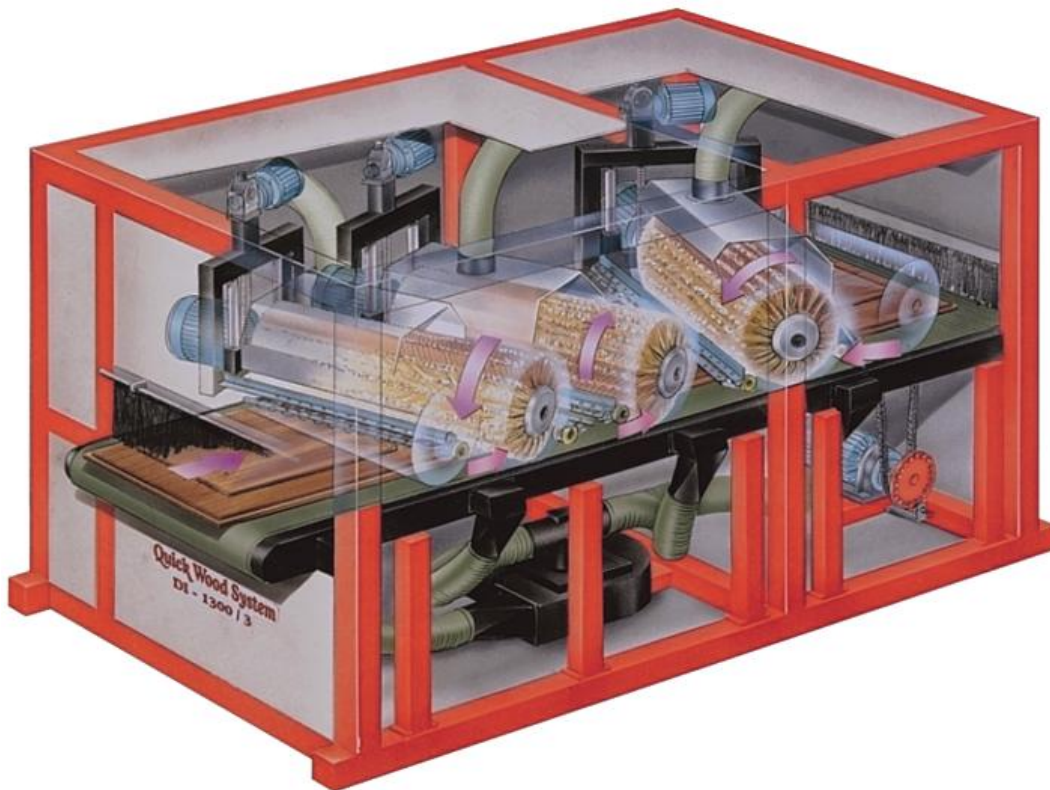

QuickWood System

Compact Machine for Finishing and Sealer Sanding

Model DI-1300/3

- **Finishing and sealer sanding** with Quick Discs
- **Wax treatment** with Quick-Flex or QN sisal/leather
- **Oil treatment** with Quick-Flex
- **Structuring** with QN Tynex or QN steel brushes
- **Cleaning** of foiled items with QN sisal/leather

Modular machine with independently adjustable spindles.

- Working width 1300 mm.
- 1, 2 or more spindles, independently adjustable in angle.
- Careful breaking of edges also on the front side and a better treatment of corners of cross profiles.
- Structuring and finishing in one operation.
- Infinitely variable adjustment of spindle rpm through inverter (350-1150 rpm).
- Infinitely variable adjustment of height 0-100 mm for each extra spindle.
- Continuous conveyor belt (also available with vacuum belt).
- Feed speed 2-12 m/min.
- Flexible pressure rollers direct before and after each spindle, also for small pieces.
- The individual pressure rollers stay in line, also with inclined spindles.
- Removable spindles for easy tool shift.
- Prepared for all QuickWood sanding tools.

QuickWood

Technical Specifications

Model DI-1300/3

Dimensions of workpiece:

Height max., mm	100
Width max., mm	1300
Length	infinite

Throughfeed speed, m/min.

Throughfeed speed, m/min.	2-12
---------------------------	------

Total number of Quick Discs 480

Main motor, kW 3 x 2,2

Inverter spindles, kW 3 x 2,2

Conveyor motor, kW 1,1

Height adjustment, kW 3 x 0,45

Exhaust ducts, mm 6 x 140

Exhaust volume, m³/h 7900

Net weight, kg ca. 1800