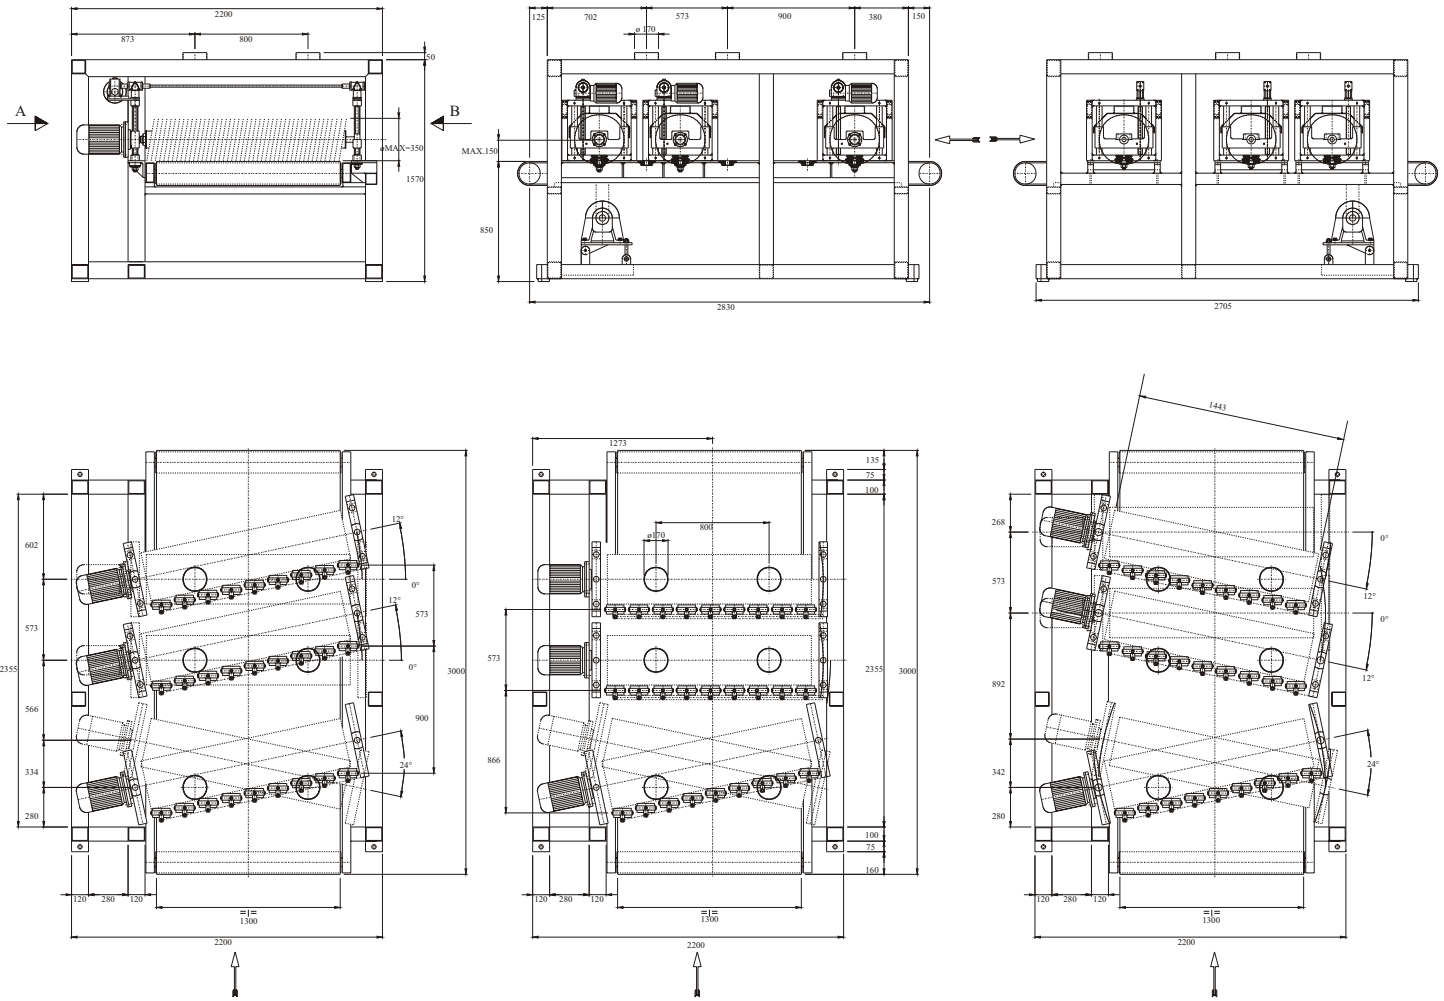

Modular machine with independently adjustable spindles.

- Working width 1300 mm.
- 1, 2 or more spindles, independently adjustable in angle.
- Careful breaking of edges also on the front side and a better treatment of corners of cross profiles.
- Structuring and finishing in one operation.
- Infinitely variable adjustment of spindle rpm through inverter (350-1150 rpm).
- Infinitely variable adjustment of height 0-100 mm for each extra spindle.
- Continuous conveyor belt (also available with vacuum belt).
- Feed speed 2-12 m/min.
- Flexible pressure rollers direct before and after each spindle, also for small pieces.
- The individual pressure rollers stay in line, also with inclined spindles.
- Removable spindles for easy tool shift.
- Prepared for all QuickWood sanding tools.

QuickWood

Technical Specifications

Model DI-1300/3

Dimensions of workpiece:

Height max., mm	100
Width max., mm	1300
Length	infinite

Throughfeed speed, m/min.

Throughfeed speed, m/min.	2-12
---------------------------	------

Spindle speed, rpm	350-1150
--------------------	----------

Spindle length, mm	1450
--------------------	------

Number of spindles	3
--------------------	---

Diameter of tool max., mm	350
---------------------------	-----

Total number of Quick Discs 480

Main motor, kW 3 x 2,2

Inverter spindles, kW 3 x 2,2

Conveyor motor, kW 1,1

Height adjustment, kW 3 x 0,45

Exhaust ducts, mm 6 x 140

Exhaust volume, m³/h 7900

Net weight, kg ca. 1800